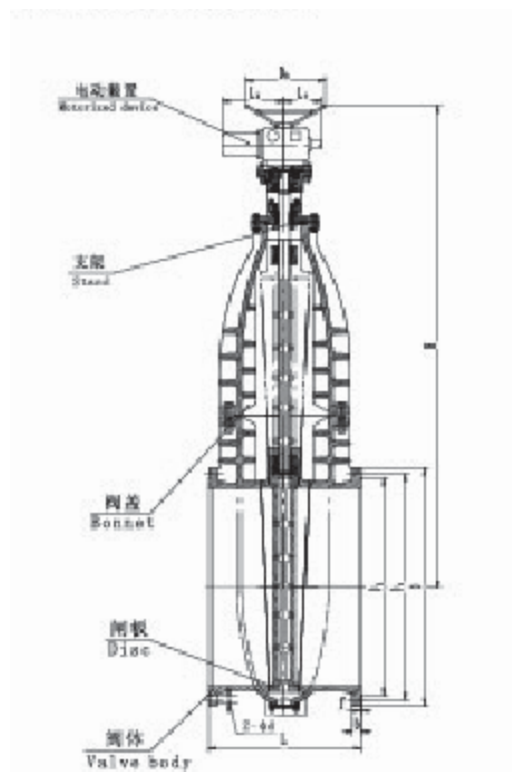

Operation method: Denso

Medium: water, oil (selected according to seal)

Caliber: DN50-1800

Pressure: 0.6-1.0mpa

Body material: gray cast iron, nodular cast iron

Connection method: flange

electric dark rod wedge gate valve Z945T / W Material of main parts

Part Name	material
Body / bonnet	Gray cast iron, ductile cast iron
gate	Gray cast iron, ductile cast iron
Valve stem	Carbon steel, stainless steel
Stem nut	Ductile iron, brass

Application: This valve is mainly used for opening and closing on the pipeline.

Performance specification of electric dark rod wedge gate valve Z945T / W

model	Nominal pressure (mpa)	Test pressure (mpa)		proper temperature	Applicable medium
		Strength (water)	Sealed (water)		
Z945T-10	1.00	1.50	1.10	≤100 °C	water
Z945W-10	1.00	1.50	1.10	≤100 °C	Oil
Z945T-6	0.60	0.90	0.66	≤100 °C	water
Z945W-6	0.60	0.90	0.66	≤100 °C	Oil

Outer dimensions and connection dimensions of electric dark rod wedge gate valve

model	Nominal diameter (mm)	Size (mm)					
Z945T / W-10	50	178	160	125	100	20-3	4 * φ18
	65	190	180	145	120	20-3	4 * φ18
	80	203	195	160	135	22-3	4 * φ18
	100	229	215	180	155	22-3	8 * φ18
	125	254	245	210	185	24-3	8 * φ18
	150	280	280	240	210	24-3	8 * φ23
	200	330	335	295	265	26-3	8 * φ23
	250	380	390	350	320	28-3	12 * φ23
	300	420	440	400	368	28-4	12 * φ23
	350	450	500	460	428	30-4	16 * φ23
	400	480	565	515	482	32-4	16 * φ25
	450	510	615	565	532	32-4	20 * φ25
	500	540	670	620	585	34-4	20 * φ25
	600	600	780	725	685	36-5	20 * φ30