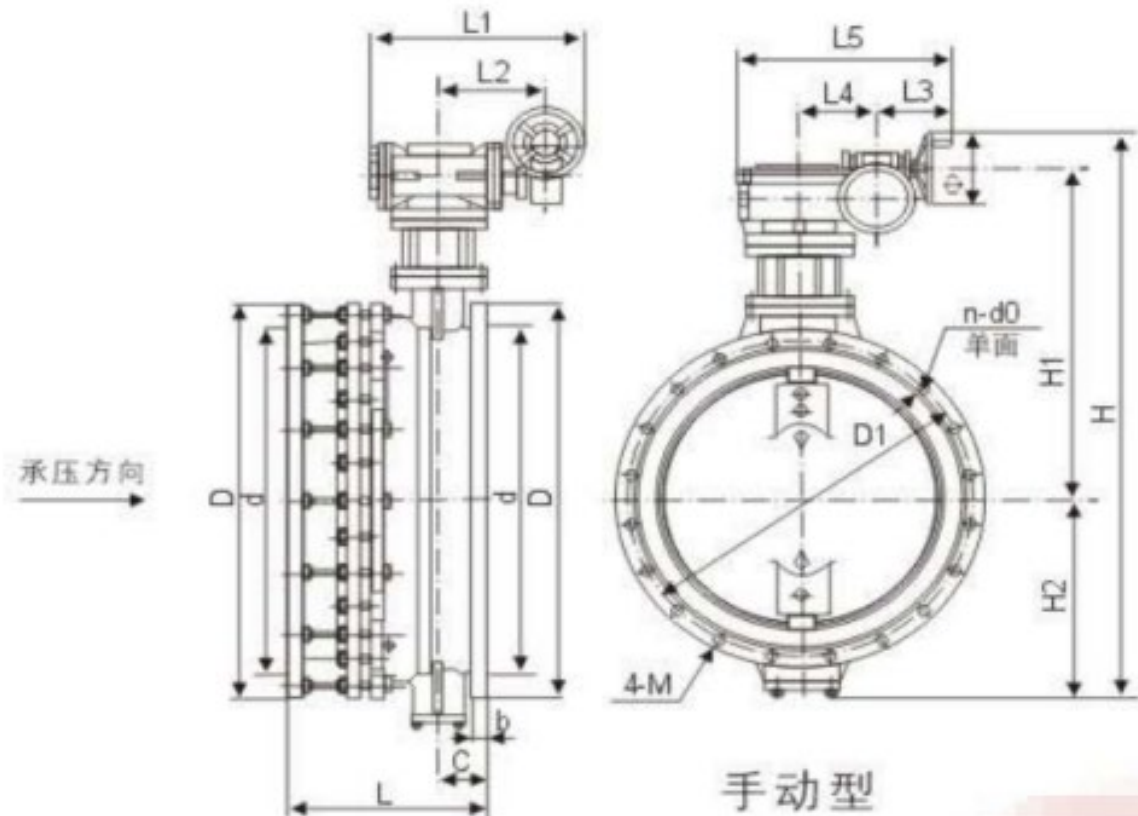

# Дисковый поворотный затвор с червячным приводом SD343X-10/16

Medium temperature: -10-120 °C

Medium: drinking water, sewage, seawater, etc.

Caliber: DN50-2000mm

Pressure: 1.0mpa

Body Material: Ductile Iron, Grey Iron

Connection method: flange

## Worm Driven Flange Expansion Butterfly Valve Main parts and materials

Parts name	Material
Valve body	Gray cast iron, ductile cast iron
Disc	Ductile iron
Valve stem	stainless steel
Sealing ring	Various rubber