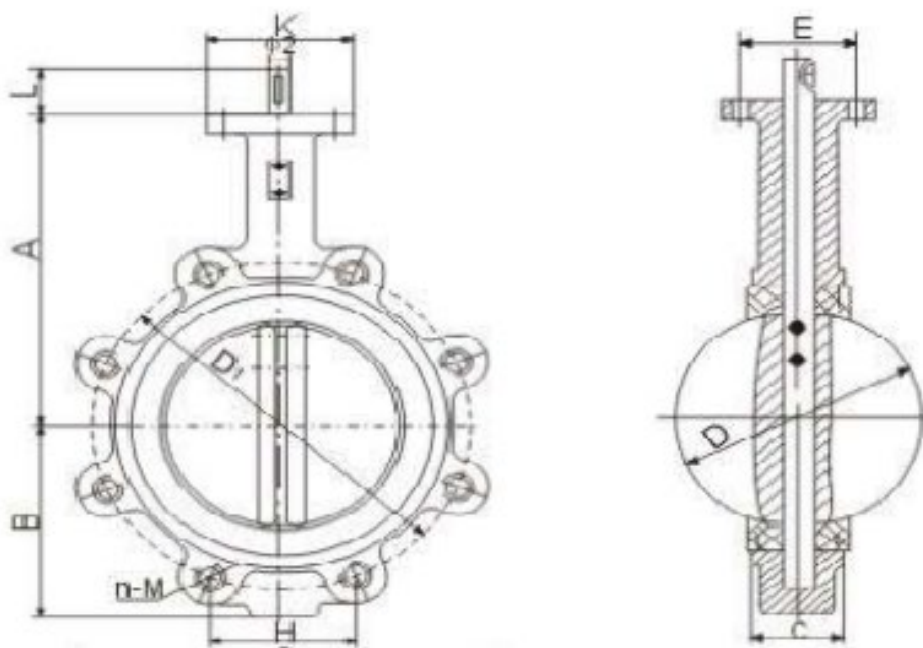

Затвор дисковый межфланцевый LTD71/371X-10/16LB

Medium temperature: ≤ 80 °C

Medium: water, oil

Caliber: DN50-600

Pressure: 1.0-1.6mpa

Body material: gray cast iron / nodular cast iron / carbon steel

Connection method: Wafer type

Standard: National Standard, American Standard

ANSI Lug type wafer centerline butterfly valve Material of main parts

Part name	Material
Valve body	Gray Cast Iron / Ductile Iron / WCB
Butterfly	Ductile iron / SS
Valve shaft	Carbon steel
Sealing ring	EPDM/NBR/PTFE

Application: This valve is mainly used for shut-off valves, and it can also be designed to have the function of regulating or shut-off and regulating.