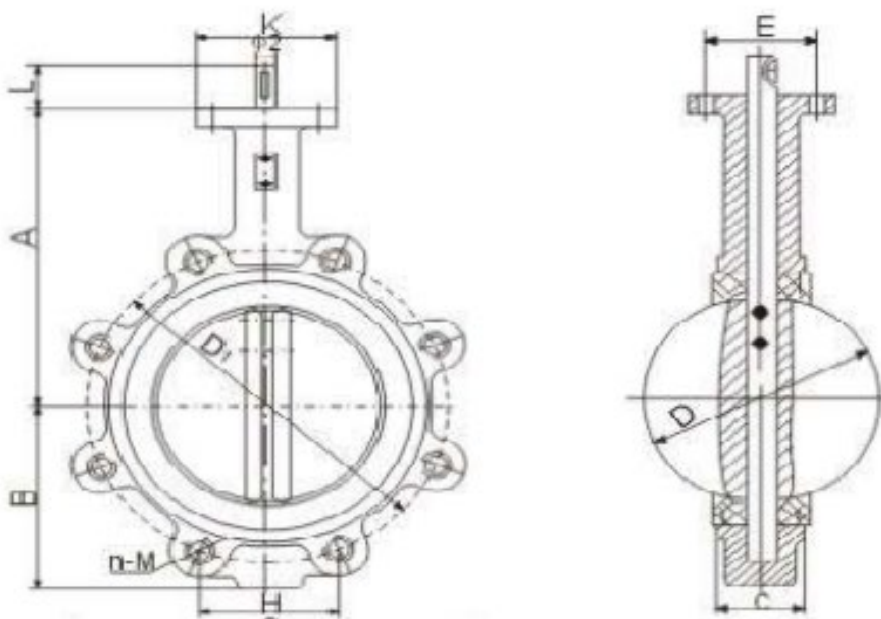

Затвор двухстворчатый межфланцевый LTD71/371X-10/16

Medium temperature: ≤ 80 °C

Medium: water, oil (different depending on the seal)

Caliber: DN50-600

Pressure: 1.0-1.6mpa

Body material: gray cast iron / spheroidal graphite cast iron / carbon steel

Connection method: Wafer type

Lug Wafer Centerline Butterfly Valve Material of main parts

Part Name	material
Valve body	Gray Cast Iron / Ductile Iron / WCB
Butterfly	Ductile iron / SS
Valve shaft	Carbon steel
Sealing ring	EPDM / NBR / PTFE

Application: This valve is mainly used for shut-off valves, and it can also be designed to have the function of regulating or shut-off and regulating.