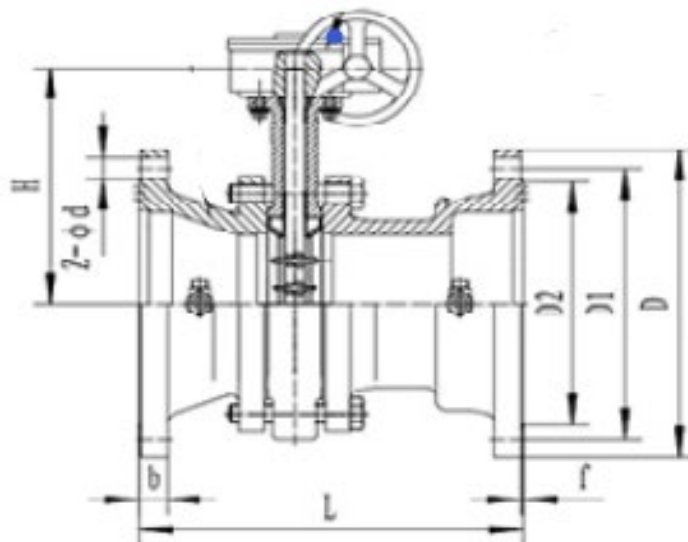

# Поворотный балансировочный затвор DP41X/F-10/16

Operation method: manual

Medium: water

Caliber: DN200-350

Pressure: 1.0-1.6mpa

Body material: gray cast iron

Connection method: flange

## DP41X/F-10/16 Butterfly Balanced Valve Material of main parts

Part Name	material
Valve body	grey cast iron
Butterfly valve	D371X / F-10 / 16
Angle globe valve	copper

Application: This valve is mainly used to intercept, connect and adjust the flow on pipelines and high backup.

## Butterfly counterbalance valve DP41X / F overall dimensions and connection dimensions

model	Nominal diameter (mm)	Size (mm)				
		L	D	D1	D2	Z-φd
<b>DP41X / F-16</b>	200	385	335	295	265	12-23
	250	450	405	335	320	12-25
	300	485	460	410	375	12-25
	350	487	520	470	435	16-25