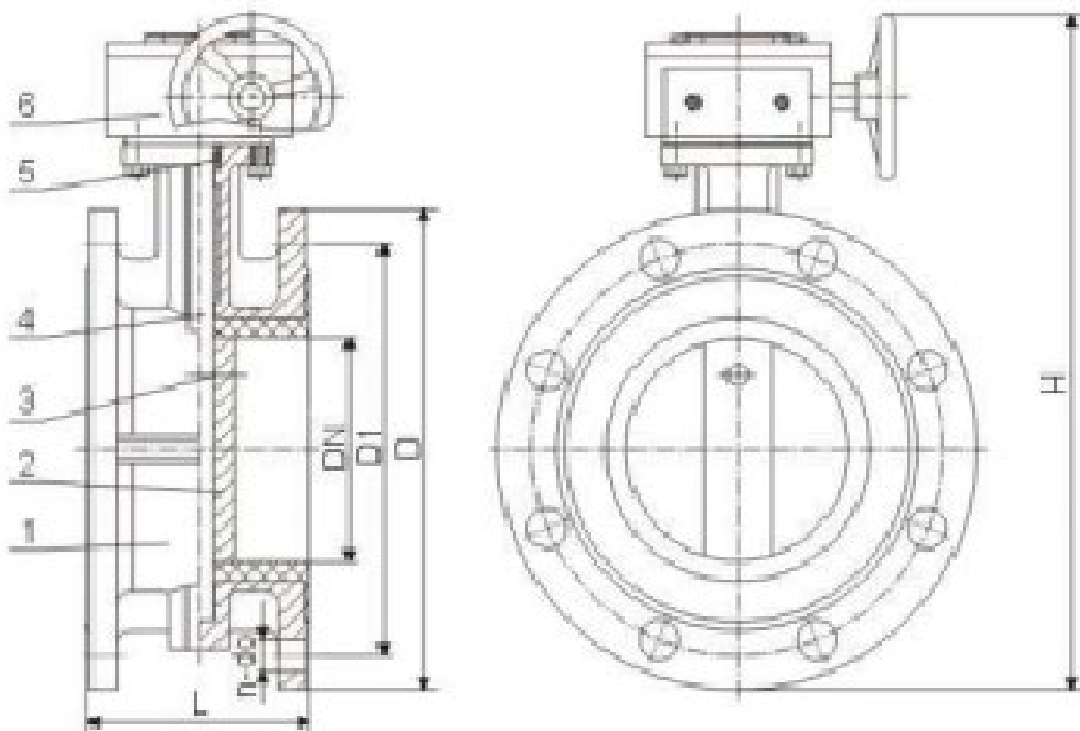

Medium: water, gas oil and non-corrosive medium

Caliber: DN50-1000mm

Pressure: 1.0-1.6mpa

Body material: gray cast iron, ductile cast iron, carbon steel

Connection method: flange

Flanged Butterfly Valve Main parts and materials

Parts name	Material
Valve body	Gray cast iron, ductile cast iron, carbon steel
Disc	Ductile iron, carbon steel, stainless
Valve stem	Stainless steel, carbon steel
Sealing ring	Rubber, nylon, PTFE

Flanged Butterfly Valve Function and specification