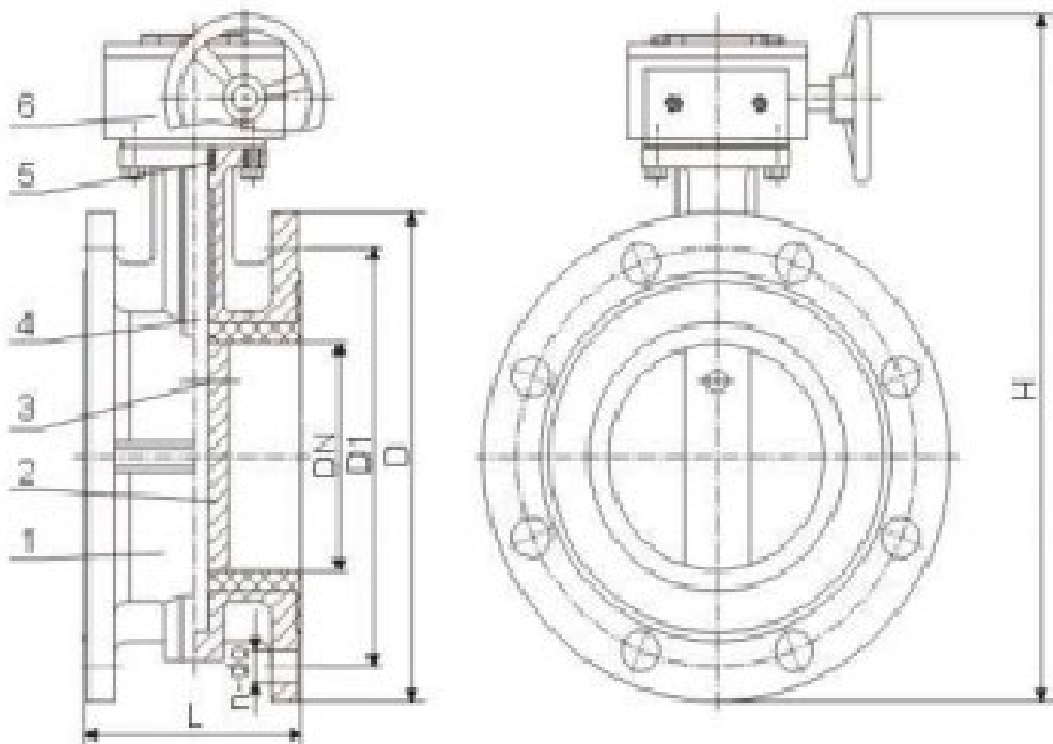

Medium: water, oil, gas

caliber: DN50-1000mm

pressure: 1.0-1.6mpa

body material: ductile iron, carbon steel, stainless steel

connection method: flange

D341J-16 Rubber-lined Flange Butterfly Valve Material of main parts

Part Name	material
Valve body	Ductile iron, carbon steel, stainless steel
Disc	Ductile iron, carbon steel, stainless steel
Valve stem	Stainless steel, carbon steel
Sealing ring	EPDM, PTFE, VITON

Application: This valve is used for opening and closing or regulating the flow of medium in the pipeline.