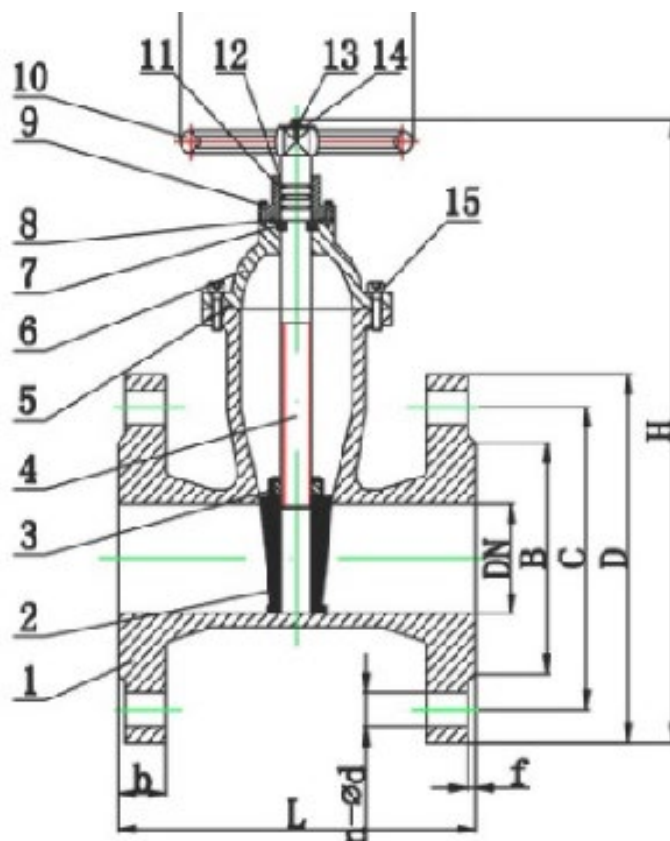

# Задвижка чугунная с НЕВЫДВИЖНЫМ ШТОКОМ Z45X-125 / 150LB

Medium temperature:  $\leq 80$  °C

Operating mode: Manual

medium: Water

caliber: 2 "-12"

Pressure: 125-150LB

Body material: Ductile iron

Connection method: Flange

## ANSI Non-rising Stem Soft Sealing Gate Valve Material of main parts

Part Name	material
Body / bonnet	Ductile iron
gate	Ductile iron + EPDM
Valve stem	stainless steel
Stem nut	Brass / Ductile Iron

## ANSI Non-rising Stem Soft Sealing Gate Valve Dimensions and Connection Dimensions

model	Nominal diameter (mm)	inch	Size (mm)			
			L	D	C	nd
<b>Z45X-125 / 150LB</b> <b>ANSI Non-rising Stem Soft Sealing Gate Valve</b>	50	2"	175	152	121	4-19
	65	1 1/2"	190	178	140	4-19
	80	3 "	203	190	152.4	4-19
	100	4 "	229	229	190.5	8-19
	125	5 "	254	254	216	8-22
	150	6 "	267	279	241.3	8-22
	200	8"	292	343	298.5	8-22
	250	10 "	330	406	362	12-25
	300	12 "	356	483	431.8	12-25