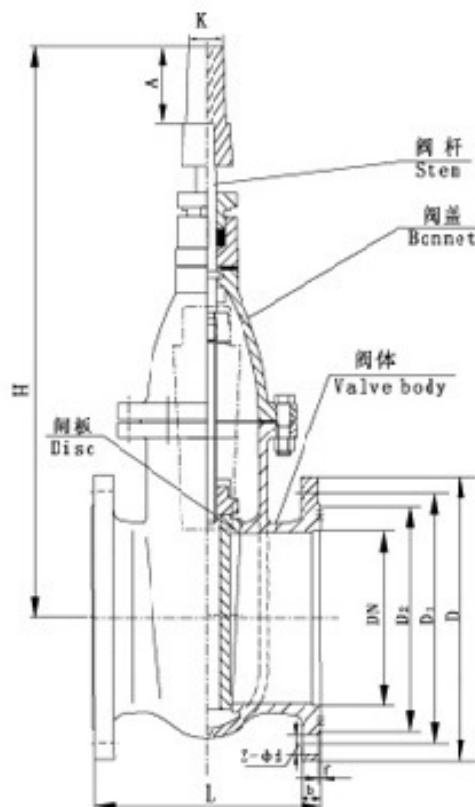

Medium temperature: ≤ 100 °C

Operation:

Media: water / oil seal with the data selection

Diameter: DN50-600

Pressure: 1.0MPa

Body material: gray iron / ductile iron

Connection: flange

SZ45T / W-10 Concealed Wedge Type Underground Gate Valve Material

Part Name	material
Body / bonnet	Grey cast iron / nodular cast iron
gate	Grey cast iron / nodular cast iron
Valve stem	Carbon steel / stainless steel / brass
Stem nut	Brass / Ductile Iron

Performance specifications of SZ45T / W-10 concealed wedge underground gate valve

model	Nominal pressure (mpa)	Test pressure (mpa)		proper temperature	Applicable medium
		Strength (water)	Sealed (water)		
SZ45T-10	1.00	1.50	1.10	≤100 °C	Steam, water
SZ45W-10	1.00				Oil

SZ45T / W-10 Concealed Wedge Type Underground Gate Valve Dimensions and Connection Dimensions

model	Nominal diameter (mm)	Size (mm)							
		L	D	D1	D2	bf	z-φd	A	k
	40	165	145	110	85	18-3	4 * φ18	65	32
SZ45T / W-10	50	178	160	125	100	20-3	4 * φ18	65	32
	65	190	180	145	120	20-3	4 * φ18	65	32
	80	203	195	160	135	22-3	4 * φ18	65	32
	100	229	215	180	155	22-3	8 * φ18	65	32
	125	254	245	210	185	24-3	8 * φ18	65	32
	150	280	280	240	210	24-3	8 * φ23	65	32
	200	330	335	295	265	26-3	8 * φ23	65	32
	250	380	390	350	320	28-3	12 * φ23	65	32
	300	420	440	400	368	28-4	12 * φ23	70	48
	350	450	500	460	428	30-4	16 * φ23	70	48
	400	480	565	515	482	32-4	16 * φ25	70	48
	450	510	615	565	532	32-4	20 * φ25	70	48
	500	540	670	620	585	34-4	20 * φ25	70	48
	600	600	780	725	685	36-5	20 * φ30	70	48