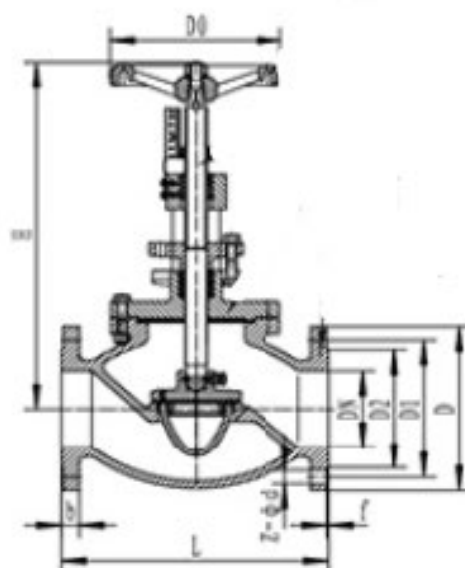

Вентиль чугунный Т40F-16/16Q

Medium temperature: ≤ 150 °C

Operation method: manual

Medium: water

Caliber: DN32-300

Pressure: 1.6mpa

Body material: gray cast iron

Connection method: flange

T40F-16/16Q Cast Iron Adjustable Valve Material of main parts

Part Name	material
Valve body	grey cast iron
Valve stem	Carbon steel, stainless steel
filler	Flexible graphite
Stem nut	brass

Application: This valve is mainly used in urban central heating and circulating water projects. The role of specific cut-off, throttling and regulating flow.