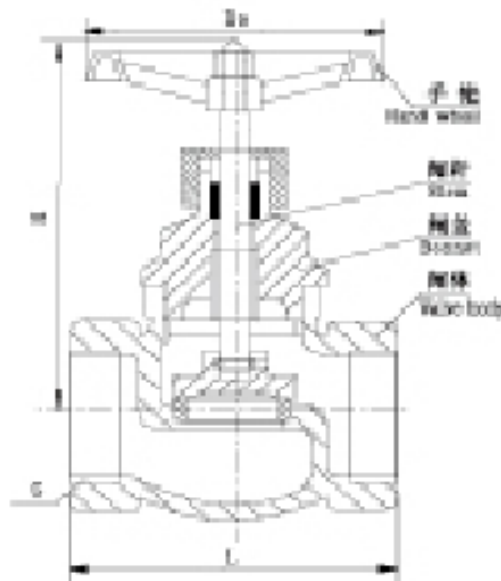

Operation method: manual

Medium: water, steam

Caliber: DN15-50

Pressure: 1.6mpa

Body material: gray cast iron

Connection: thread

J11W-16 JIS Thread Globe Valve Material of main parts

Part Name	material
Body / bonnet	grey cast iron
gate	grey cast iron
Valve stem	Carbon steel

J11W-16 JIS Thread Globe Valve Performance specifications

model	Nominal pressure (mpa)	Test pressure (mpa)		proper temperature	Applicable medium
		Strength (water)	Sealed (water)		
J11W-16	1.6	2.40	1.80	≤200 °C	steam

J11W-16 JIS Thread Globe Valve Dimensions and connection dimensions

model	Nominal diameter (mm)	Size (mm)		
		G L	L	H
J11W-16 JIS type globe valve	15	1/2	65	95
	20	3/4	75	94
	25	1	90	124
	32	1 1/4	105	123.5
	40	1 1/2	120	138
	50	2	140	148