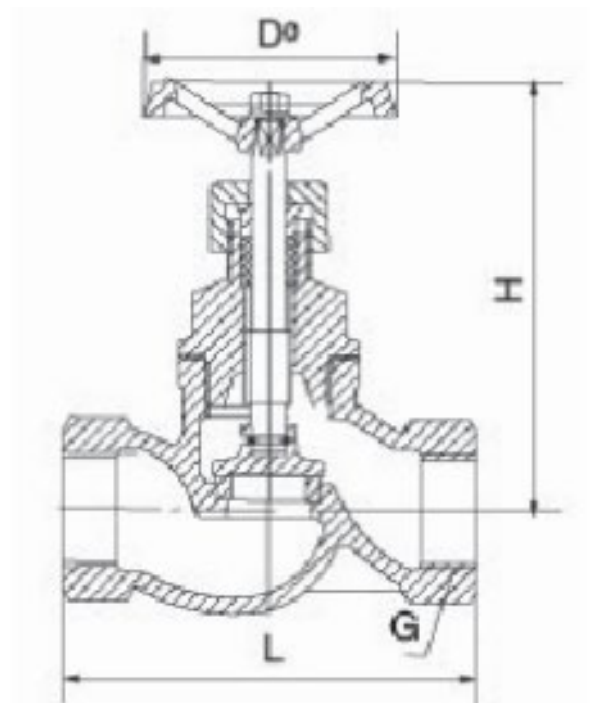

Operating mode: manual

medium: water, steam

caliber: DN15-50

pressure: 1.6mpa

valve body material: gray cast iron

connection method: thread

Material of cast iron globe valve

| Part Name | material |
|---------------|----------------|
| Body / bonnet | grey cast iron |
| gate | grey cast iron |
| Valve stem | Carbon steel |

Performance specifications of cast iron globe valve

| model | Nominal pressure (mpa) | Test pressure (mpa) | | proper temperature | Applicable medium |
|----------------|------------------------|---------------------|----------------|--------------------|-------------------|
| | | Strength (water) | Sealed (water) | | |
| J41T-16 | 1.6 | 2.40 | 1.80 | ≤200 °C | steam |

Cast iron Soviet globe valve external dimensions and connection dimensions

| model | Nominal diameter (mm) | Size (mm) | | |
|---|-----------------------|-----------|-----|-----|
| | | G L | L | H |
| J11T-16 Gost type globe valve | 15 | 1/2 | 90 | 96 |
| | 20 | 3/4 | 100 | 105 |
| | 25 | 1 | 120 | 118 |
| | 32 | 1 1/4 | 140 | 144 |
| | 40 | 1 1/2 | 170 | 148 |
| | 50 | 2 | 200 | 177 |