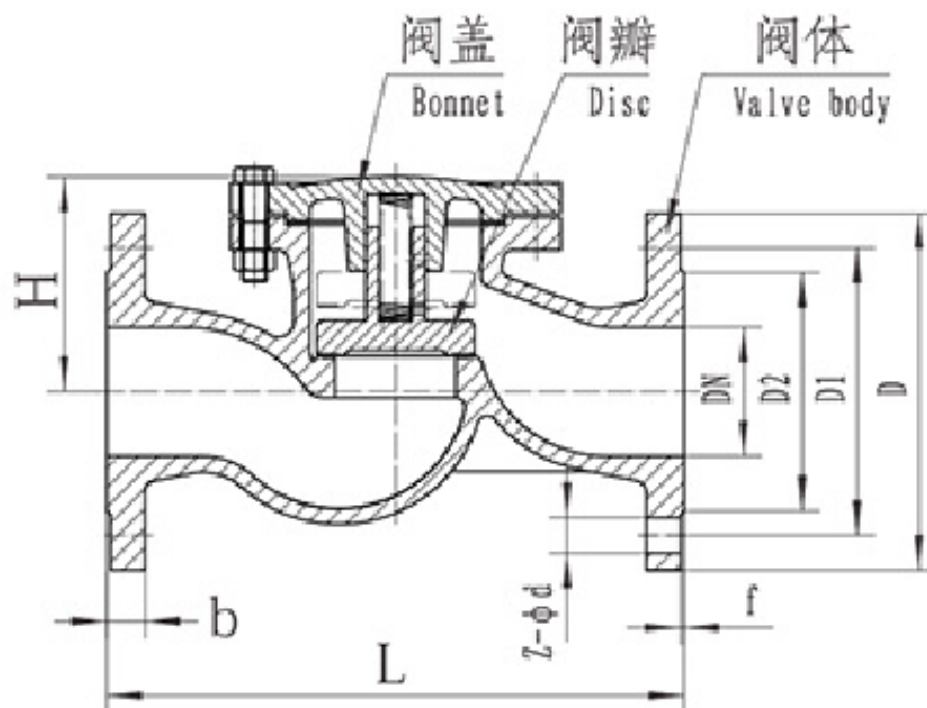

Вентиль подъемный чугунный H41T/W/H-16/16Q

Medium temperature: ≤ 120 °C

Medium: H41T: water,

H41W: Oil,

H41H: Water and oil.

Caliber: DN15-250mm

Pressure: 1.6mpa

Body material: cast iron

Connection method: flange

Lifting Check Valve Main parts and materials

Parts name	Material
Valve body	Gray cast iron, ductile cast iron
Disc	grey cast iron
cap	Gray cast iron, ductile cast iron
Sealing ring	Grey cast iron, brass, stainless steel