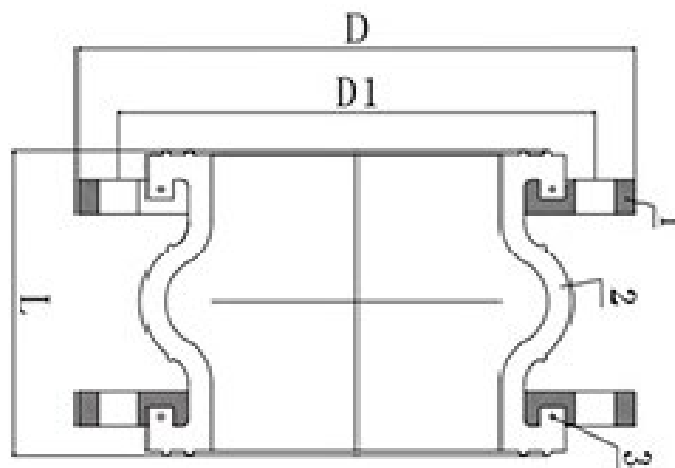

Caliber: DN32-2800

Pressure: 1.0-2.5mpa

Flange material: carbon steel stainless steel

Connection method: flange

JGD41-10/16 Rubber Curved Joints Material of main parts

Part Name	material
Flange	Carbon steel, stainless steel
Sphere	EPDM, NBR

Application: It is mainly used for flexible connection of metal pipelines that transport liquid, gas and other materials.

Flexible rubber flexible joint JGD41 appearance size and connection size

model	Nominal diameter (mm)	Size (mm)					
		L	D	D1	b	φd	Z
JGD41-10 / 16	32	95	135	100	16	18	4
	40	95	145	110	18	18	4
	50	105	160	125	18	18	4
	65	115	180	145	20	18	4
	80	135	195	160	20	18	4
	100	150	215	180	twenty two	18	4
	125	165	245	210	twenty four	18	8
	150	180	280	240	twenty four	twenty three	8
	200	210	335	295	twenty four	twenty three	8
	250	230	390	350	26	twenty three	8
	300	245	440	400	28	twenty three	12
	350	255	500	460	28	twenty three	12
	400	255	565	515	30	twenty three	16
	450	255	615	565	30	25	16
	500	255	670	620	32	25	20
	600	260	780	725	36	30	20