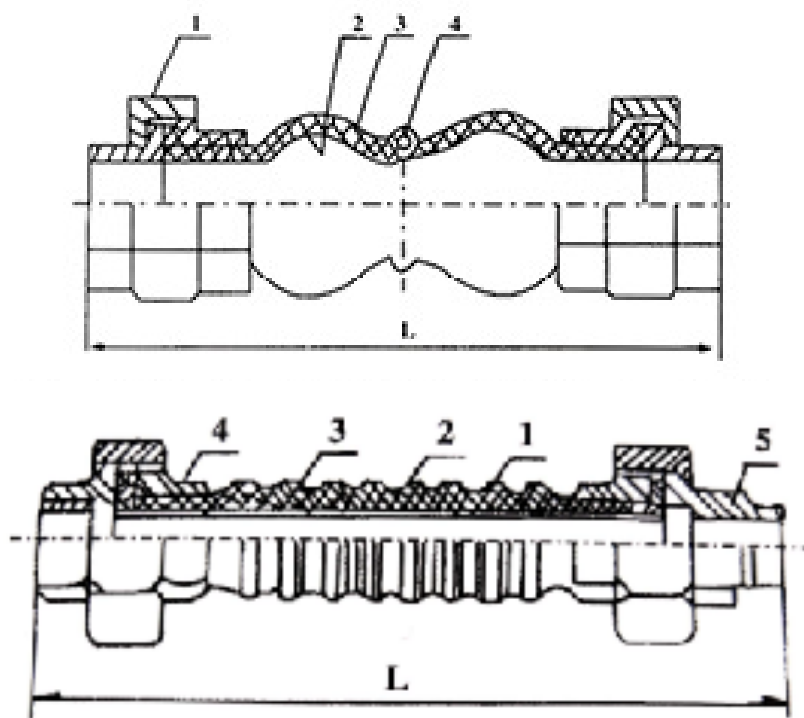

Киргизия (996)312-96-26-47 Казахстан (772)734-952-31 Таджикистан (992)427-82-92-69

Единый адрес для всех регионов: www.yaosheng.nt-rt.ru || ygo@nt-rt.ru

Резьбовые соединители JGD12-10/16

Medium: water, hot water, air

Caliber: DN15-80

Pressure: 1.0-1.6mpa

Connection: thread

Application: It is mainly used for flexible connection of metal pipelines that transport liquid, gas and other materials.

Internal thread rubber soft joint JGD12 appearance size and connection size