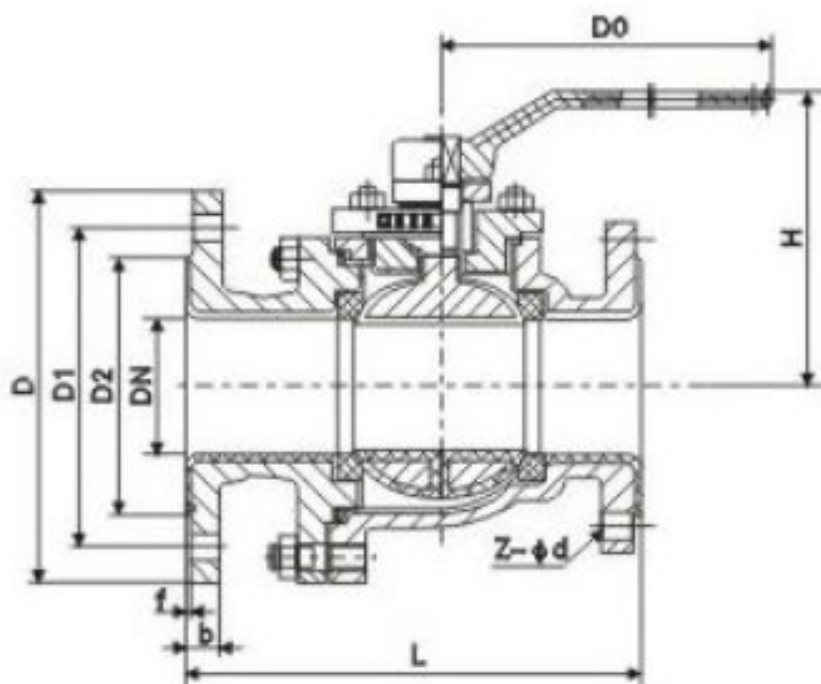

Medium temperature: ≤ 150 °C

Operation method: handle

Medium: corrosive medium

Caliber: DN15-250mm

Pressure: 1.0-1.6mpa

Body material: WCB

Connection method: flange

Manual Lining Fluorine Ball Valve Main parts and materials

Parts name	Material
Valve body	WCB
Sealing ring	PTFE
Valve stem	stainless steel
Sphere	WCB

Manual Lining Fluorine Ball Valve Function and specification

Type	Nominal pressure (mpa)	esting pressure (mpa)		Suitable temperature	Suitable medium
		Strength (Water)	Enclose (Water)		
Q41F46-10	1.0	1.50	1.10	≤150°C	Corrosive medium
Q41F46-16	1.6	2.40	1.76	≤150°C	Corrosive medium