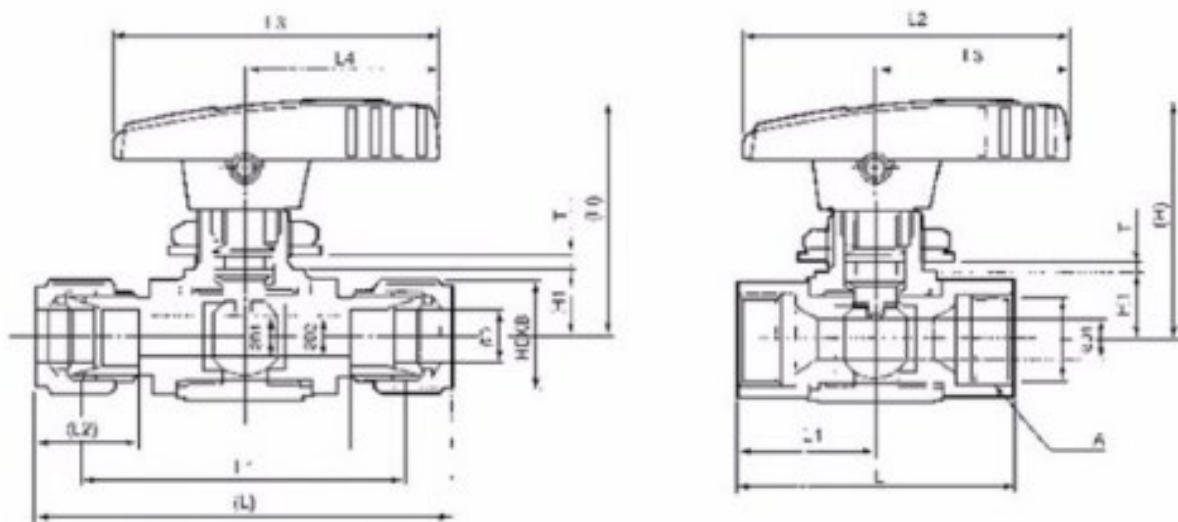

Medium temperature: -20-100 °C

Medium: water, steam, oil, etc.

Caliber: 3mm-25mm

pressure 3000PSI / 6000PSI

Body material: stainless steel 316

Connection method: thread

ANSI card sleeve high pressure ball valve Material of main parts

Part Name	material
Valve body	Stainless steel 316
Sphere	Stainless steel 316
Ball pad	PTFE
Fixing nut	Stainless steel 316

ANSI card sleeve high pressure ball valve dimensions and connection dimensions

model	Nominal diameter (mm)	Size (mm)				
		L	D	D1	D2	D3
3000PSI / 6000PSI ANSI	3OD	62		5	2.8	14
	01OD		3			
	4OD	65	3.2		3.2	
	6OD		4		5	