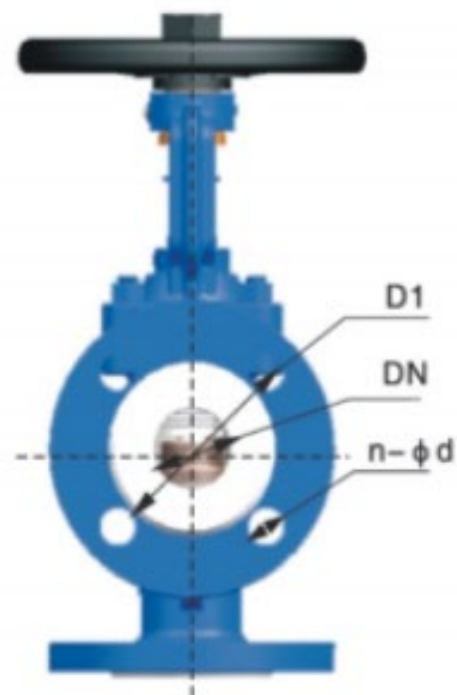

# Клапан запорный угловой J44F-16/25/40

Medium temperature:  $\leq 350$  °C

Operation mode: manual, electric

Medium: water, steam, oil, etc.

Caliber: DN15-400mm

Pressure: 1.6-4.0mpa

Body material: GS-C25, CF8, CF8M

Connection method: flange

Design Standard: EN12516

## DIN Angle Globe Valve Main parts and materials

Parts name	Material
<b>Valve body</b>	GS-C25, CF8, CF8M
<b>Valve seat</b>	13CR, SS304, SS316, stellite
<b>Disc</b>	13CR, F304, F316+Stellite
<b>Valve stem</b>	2CR13, F304, F316

## DIN Angle Globe Valve Function and specification

Type	Nominal pressure (mpa)	Working pressure (mpa)		Suitable temperature	Suitable medium
		Strength	seal		
<b>16/25/40</b>	1.6/2.5/4.0	1.5*PN	1.1*PN	≤350°C	Water, steam, oil, etc.