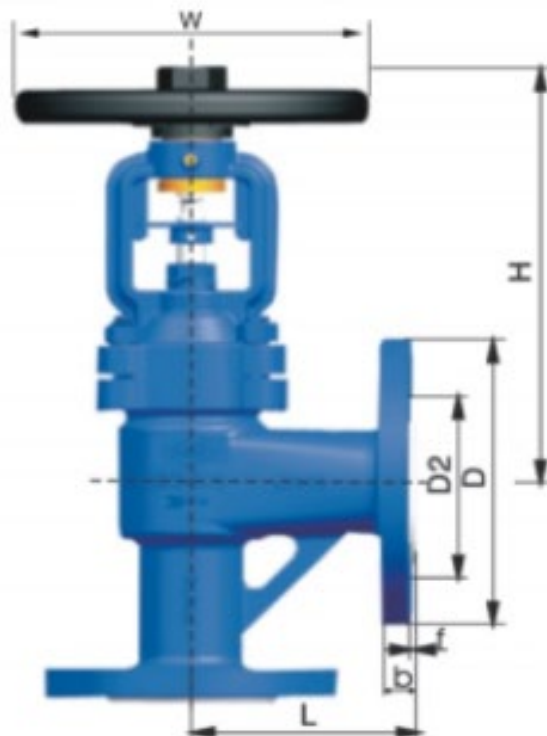

Клапан запорный угловой J44F-16/25/40

Medium temperature: ≤ 350 °C

Operation mode: manual, electric

Medium: water, steam, oil, etc.

Caliber: DN15-400mm

Pressure: 1.6-4.0mpa

Body material: GS-C25, CF8, CF8M

Connection method: flange

Design Standard: EN12516

DIN Angle Globe Valve Main parts and materials

Parts name	Material
Valve body	GS-C25, CF8, CF8M
Valve seat	13CR, SS304, SS316, stellite
Disc	13CR, F304, F316+Stellite
Valve stem	2CR13, F304, F316

Application: petroleum, chemical, pharmaceutical, fertilizer, power and other industries.