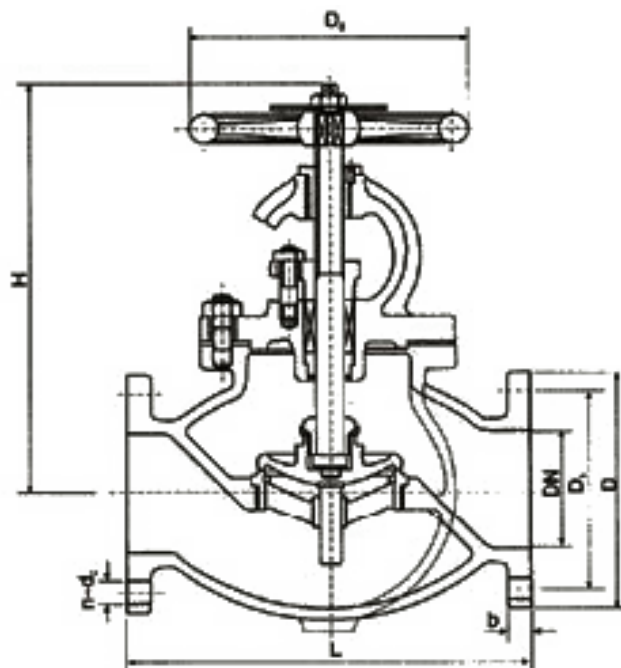

# Прямоточный запорный клапан стандарта JIS J42H-10K

Medium: sea water, fresh water, oil, fuel oil, steam

Operation method: manual

Caliber: DN50-300mm

Pressure: 10K

Body material: gray cast iron

Connection method: flange

**JIS Marine Straight Through Globe Valve Material of main parts**

Part Name	material
<b>Body / bonnet</b>	Cast steel
<b>Stem nut</b>	brass
<b>Valve seat</b>	stainless steel
<b>Valve stem</b>	stainless steel

## Dimensions and Connection Dimensions of JIS Marine Straight Through Globe Valve

model	Nominal diameter (mm)	Size (mm)					
		L	D	D1	b	n	nφTh
<b>J42H-10K</b>	50	220	155	120	16	4	19
	65	270	175	140	18	4	19
	80	300	185	150	18	8	19
	100	350	210	175	18	8	19
	125	420	250	210	20	8	twenty three
	150	490	280	240	twenty two	8	twenty three
	200	570	330	290	twenty two	12	twenty three
	250	740	400	355	twenty four	12	25
	300	840	445	400	twenty four	12	25