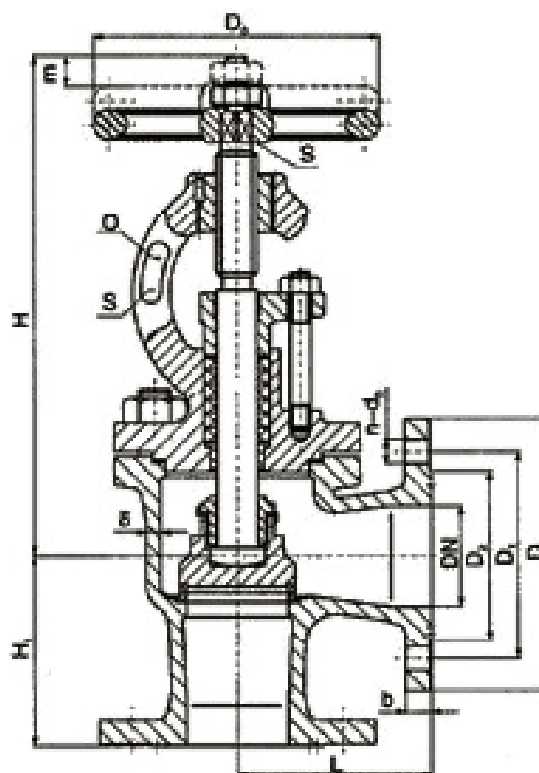

## JIS Marine Angle Globe Valve Material of main parts

Part Name	material
<b>Body / bonnet</b>	grey cast iron
<b>Valve plate</b>	Cast tin bronze
<b>Valve seat</b>	Cast aluminum bronze
<b>Valve stem</b>	Aluminum bronze