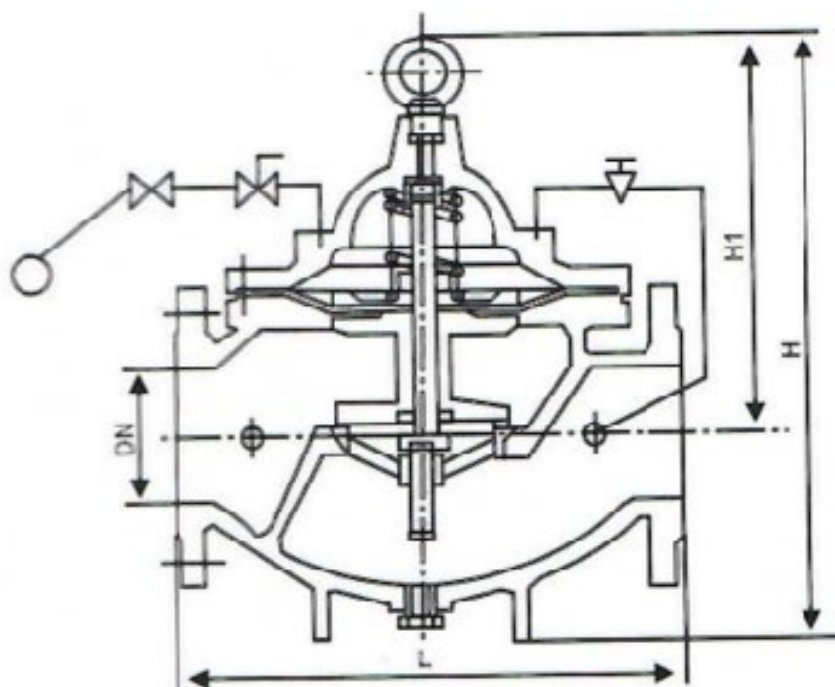

Caliber: DN32-600

Pressure: 1.0-2.5MPa

Body material: cast iron

Connection method: flange

Remote Ball Cock 100x Material of main parts

Part Name	material
Valve body	cast iron
Valve stem	Chrome stainless steel
Diaphragm	Ding Qing Rubber

Application: The valve can effectively control the liquid level of the water tower or water tank, cut off or open the valve core to input water flow or prevent water flow from leaking when appropriate. The liquid level is accurately controlled, the water level is not affected by pressure fluctuations, and the opening and closing are tight and leak-proof. , Simple maintenance. Automatic water supply system for water tanks, ponds and water towers in high-rise buildings.

Remote control floating ball valve 100X size and connection size

DN	50	65	80	100	125	150	200	250	300	350	400
L	203	216	241	292	330	356	495	622	622	787	914
H1	210	215	245	305	365	415	510	560	560	696	735
H	265	310	350	460	520	570	840	890	890	1090	1150