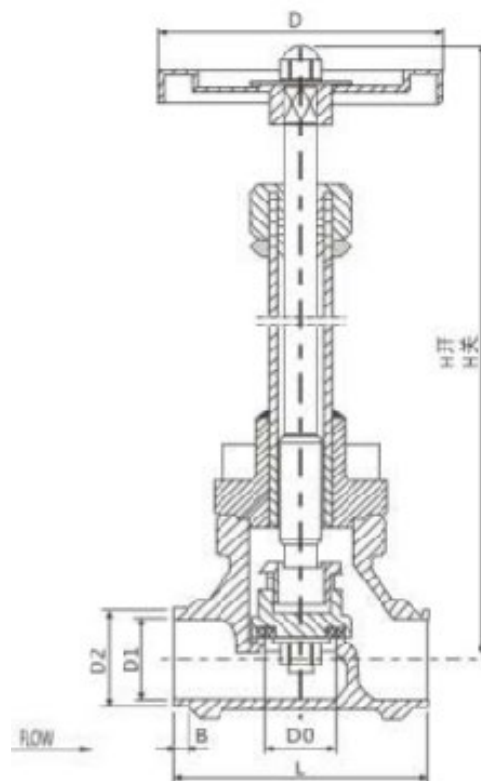

Operation method: manual

Caliber: DJ-10A- DJ-50K

Pressure: 4.0mpa

Body material: low temperature steel

Connection method: welding

Low Temperature steel Welding Globe Valve Material of main parts

Part Name	material
Body / bonnet	LCB, LC1, LC2
Valve stem	F431, F304, F304L

Low-temperature steel welded globe valve DJ41F external dimensions and connection dimensions

model	Model TYPE	Size (mm)					
		L	D1	D2	D0	B	D
DJ41F-16	DJ-10A	60	13	17	13	16	4
	DJ-15A	65	17.08	21.3	15	18	5
	DJ-20A	80	22.48	26.7	20	20	5
	DJ-25A	90	27.9	33.4	25	20	5
	DJ-32A	105	36	42.2	32	twenty two	5
	DJ-40A	120	43	48.3	40	twenty four	5
	DJ-50A	140	55	60.3	50	26	5
	DJ-15K	60	14	18	15	30	5