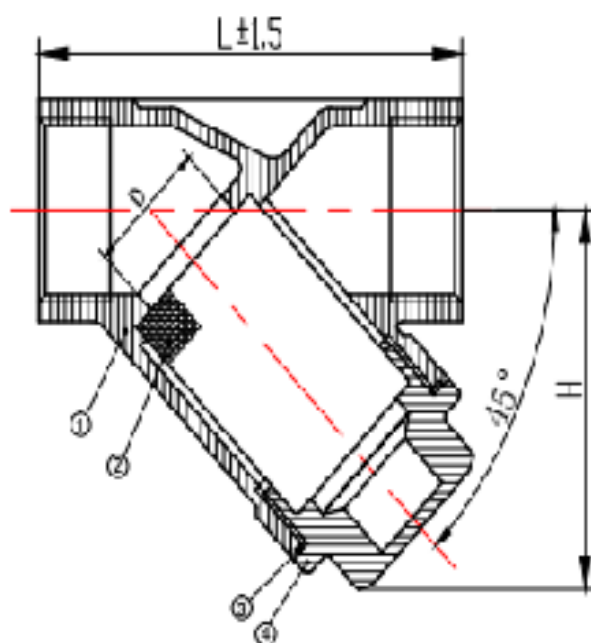

Medium: water, steam, oil, etc.

Caliber: 1/4 "-2"

Pressure: 800WOG

Body material: CF8, CF8M, WCB

Thread standard: BSP NPT BSPT PT

ANSI Screw Type Strainer Material of main parts

Part name	Material
Valve body	CF8, CF8M
Strainer	S304, S316
Washer	PTFE/RPTFE
cap	CF8, CF8M

ANSI Screw Type Strainer Y11F Dimensions and connection dimensions

model	Nominal diameter (mm)	size (mm)			
		DN	D	L±1.5	H
Y11F-800WOG	1/4"	8	8	54	35
	3/8"	10	10	54	35
	1/2"	15	15	59	45
	3/4"	20	20	73	60
	1"	25	25	84	63
	1 1/4"	32	32	97	80
	1 1/2"	40	40	106	88
	2"	50	50	127	109
	2 1/2"	65	65	165	138
	3"	80	80	188	153
4"	100	100	232	196	