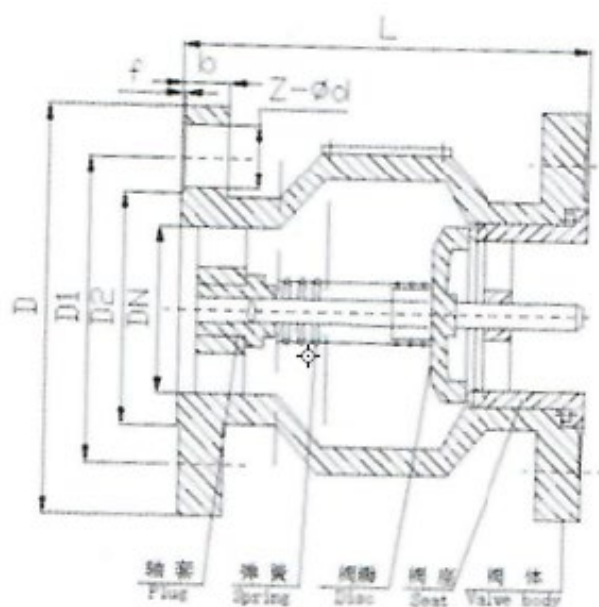

# Обратный клапан для уменьшения дребезга HC41X-16/16Q

Medium temperature:  $\leq 80$  °C

Medium: water

Caliber: DN20-500

Pressure 1.6mpa

Body material: gray cast iron, nodular cast iron

Connection method: flange

## Hammer Diminish Noises Check Valve Material of main parts

Part Name	material
Valve body	Gray cast iron, ductile cast iron
Valve seat	Gray cast copper, brass
spring	stainless steel

Application: This valve is installed at the outlet of the pump to prevent the water level from flowing back when the pump is stopped.