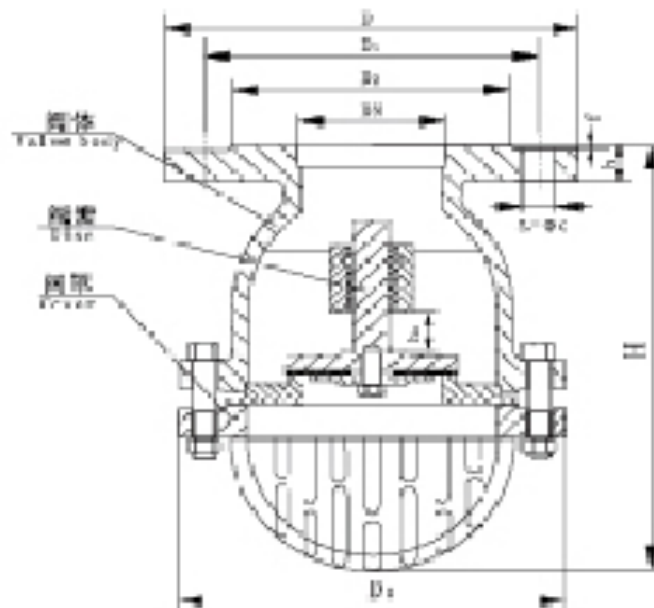

# Нижний блокирующий клапан H42X-2.5

Medium temperature:  $\leq 50$  °C

Medium: water

caliber: DN50-500mm

pressure: 0.25-0.6mpa

body material: gray cast iron

connection method: flange

## H42X-2.5 Lifting Foot Valve Material of main parts

Part Name	material
Valve body	grey cast iron
Bonnet	grey cast iron
Disc	grey cast iron
Sealing ring	rubber

Application: Widely used in the bottom end of the pipeline, it can automatically prevent liquid from flowing backward