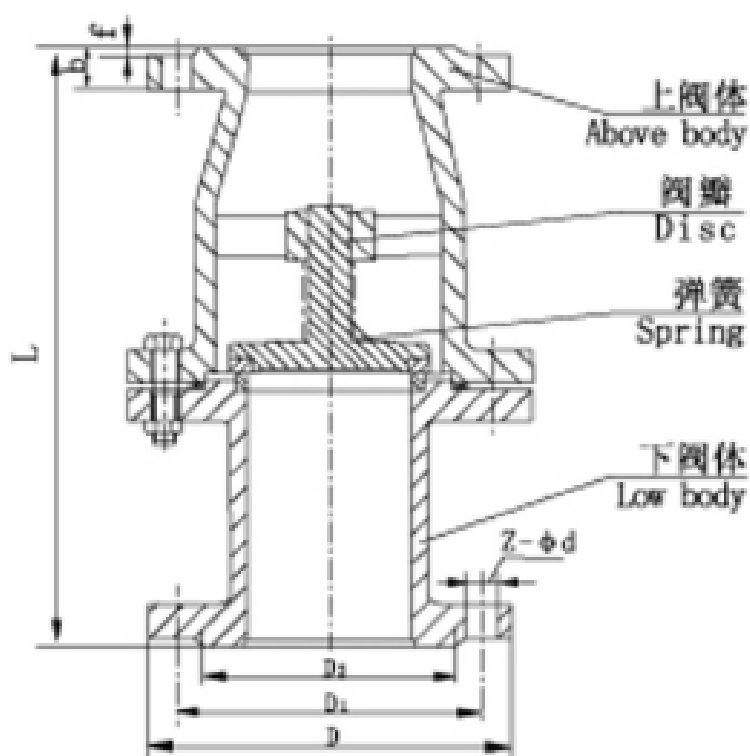

# Вертикальный обратный клапан H42H-16

Medium: water, steam, oil

Use temperature:  $\leq 200$  °C

Caliber: DN32-200

Pressure: 1.6mpa

Body material: gray cast iron

Connection method: flange

## H42H-16 Vertical Check Valve Material of main parts

Part Name	material
Valve body	grey cast iron
Disc	stainless steel
Bonnet	Gray cast iron + brass

Application: This valve can be used to control pipeline medium backflow in petroleum, chemical, water supply and drainage systems.

## Dimensions and connection dimensions of vertical check valve H42H

model	Nominal diameter (mm)	Size (mm)					
		L	D	D1	D2	bf	Z-φd
<b>H42H-16</b>	32	180	135	100	78	18-2	4-18
	40	200	145	110	85	18-3	4-18
	50	230	160	125	100	20-3	4-18
	65	290	180	145	120	20-3	4-18
	80	310	195	160	135	22-3	8-18
	100	350	215	180	155	24-3	8-18
	125	400	245	210	185	26-3	8-18
	150	480	280	240	210	28-3	8-23
	200	600	335	295	265	30-3	12-23