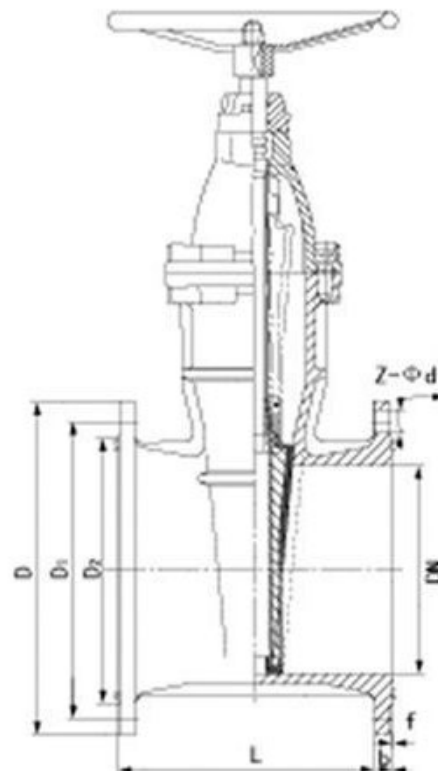

Клапан поршневой чугунный Z45X-16

Medium Temperature: $\leq 80^{\circ}\text{C}$

Operation mode: manual, electric

Medium: Water

Size: DN50-600

Pressure: 1.6 MPa

Body Material: ductile iron, cast iron

Connection: flange

Part name	Material
Valve body/Bonnet	Ductile iron
Stem	Stainless steel
Wedge	Ductile iron+EPDM/NBR

Type	Nominal pressure (MPa)	testing pressure		Suitable temperature	Suitable medium
		Strength (Water) (MPa)	Enclose (Water) (MPa)		
Z45X-16	1.6	2.4	1.8	$\leq 80^{\circ}\text{C}$	Water