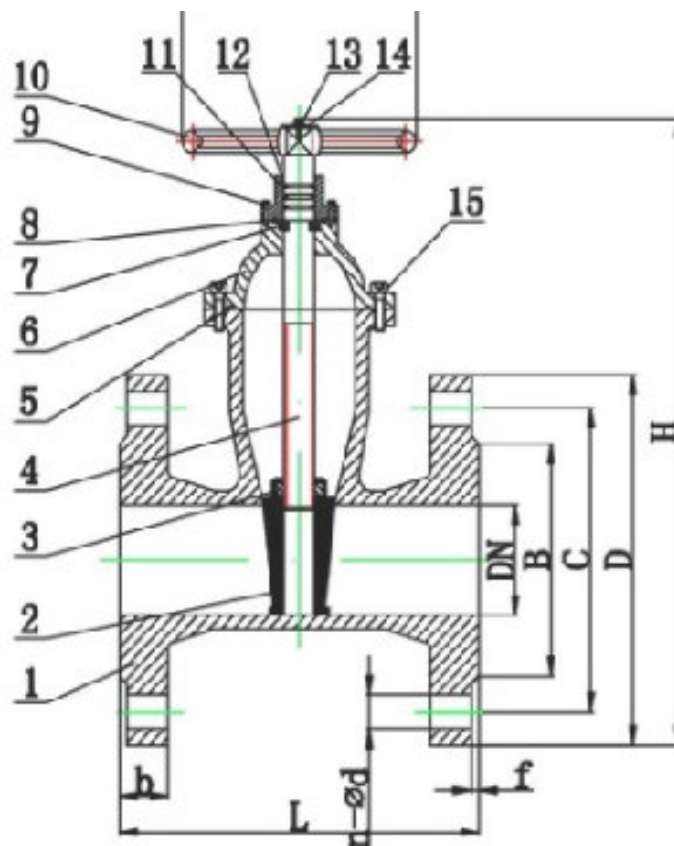

Operating mode: Manual

medium: Water

caliber: DN40-800mm

Pressure: 1.0-1.6mpa

Body material: Ductile iron

Connection method: Flange

DIN Bare Soft Seal Gate Valve Material of main parts

Part Name	material
Body / bonnet	Ductile iron
gate	Ductile iron + EPDM
Valve stem	stainless steel
Stem nut	Brass / Ductile Iron

Application: Cut off or connect pipeline medium on roads under hydraulic conditions.

DIN Bare Soft Seal Gate Valve performance specification

model	Nominal pressure (mpa)	Test pressure (mpa)		proper temperature	Applicable medium
		Strength (water)	Sealed (water)		
Z45X-10Q	1.00	1.50	1.10	≤80 °C	water
Z45X-16Q	1.60	2.40	1.76	≤80 °C	water

DIN Bare Soft Seal Gate Valve Z45X Dimensions and Connection Dimensions

model	Nominal diameter (mm)	Size (mm)						
		L	D	C		B	N-φd	
				PN10 / 16	PN10		PN16	PN10
Z45X-10 / 16Q	50	150	165	125		99	4 * φ19	
	65	170	185	145		119	4 * φ19	
	80	180	200	160		133	4 * φ19	8 * φ19
	100	190	220	180		154	8 * φ19	
	125	200	250	210		184	8 * φ19	
	150	210	285	240		210	8 * φ23	
	200	230	340	295		265	8 * φ23	12 * φ23
	250	250	405	350	355	319	12 * φ23	12 * φ28
300	270	460	400	410	370	12 * φ23	12 * φ28	