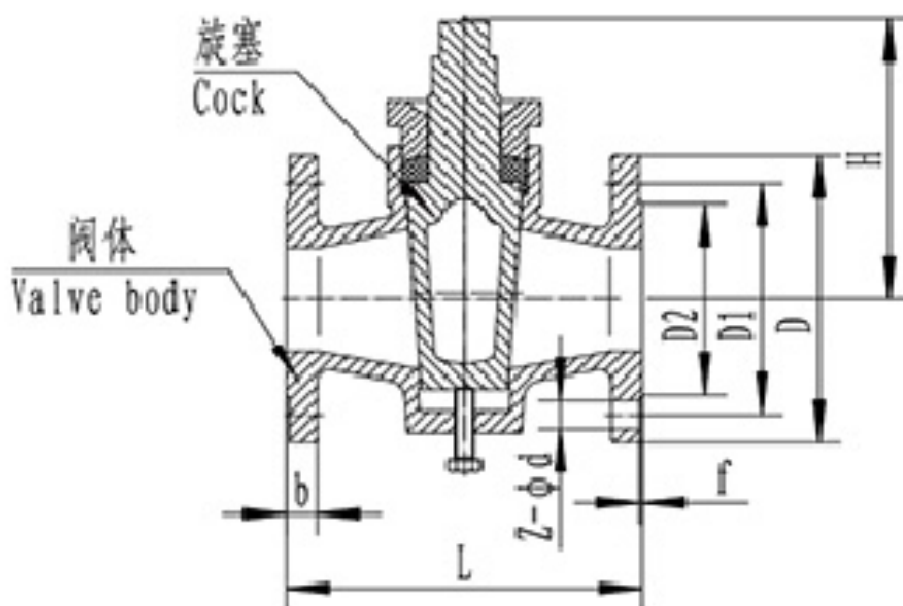

## X43W/T-10 Cast Iron Flanged Plug Valve Material of main parts

Part Name	material
Valve body	grey cast iron
Stopcock	grey cast iron
filler	Graphite, asbestos packing

Application: This valve is used to open and close the pipe.