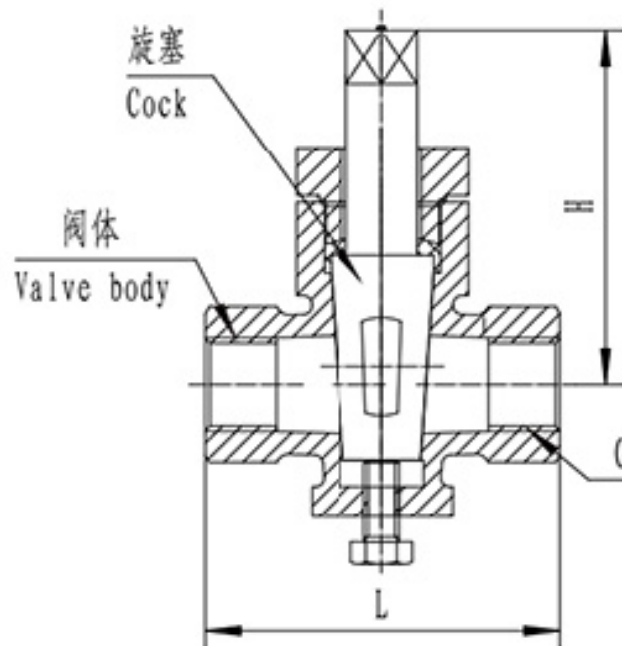

Medium: Oil

Caliber: DN15-50

Pressure: 1.0mpa

Body material: gray cast iron

Connection: thread

X13W-10 Thread Plug Valve Material of main parts

Part Name	material
Valve body	grey cast iron
Stopcock	grey cast iron
filler	Graphite, asbestos packing

Application: This valve is used to open and close the pipe.

Plug X13W Performance Specifications

model	Nominal pressure (mpa)	Test pressure (mpa)		proper temperature	Applicable medium
		Strength (water)	Sealed (water)		
H13W-10	1.00	1.50	1.10	≤100 °C	Oil

Plug valve X13W overall dimensions and connection dimensions

model	Nominal diameter (mm)	Size (mm)	
		L	G
X13W-10	15	79	1/2
	20	88	3/4
	25	108	1
	32	126	1 1/4
	40	153	1 1/2
	50	175	2

Архангельск (8182)63-90-72
 Астана (7172)727-132
 Астрахань (8512)99-46-04
 Барнаул (3852)73-04-60
 Белгород (4722)40-23-64
 Брянск (4832)59-03-52
 Владивосток (423)249-28-31
 Волгоград (844)278-03-48
 Вологда (8172)26-41-59
 Воронеж (473)204-51-73
 Екатеринбург (343)384-55-89