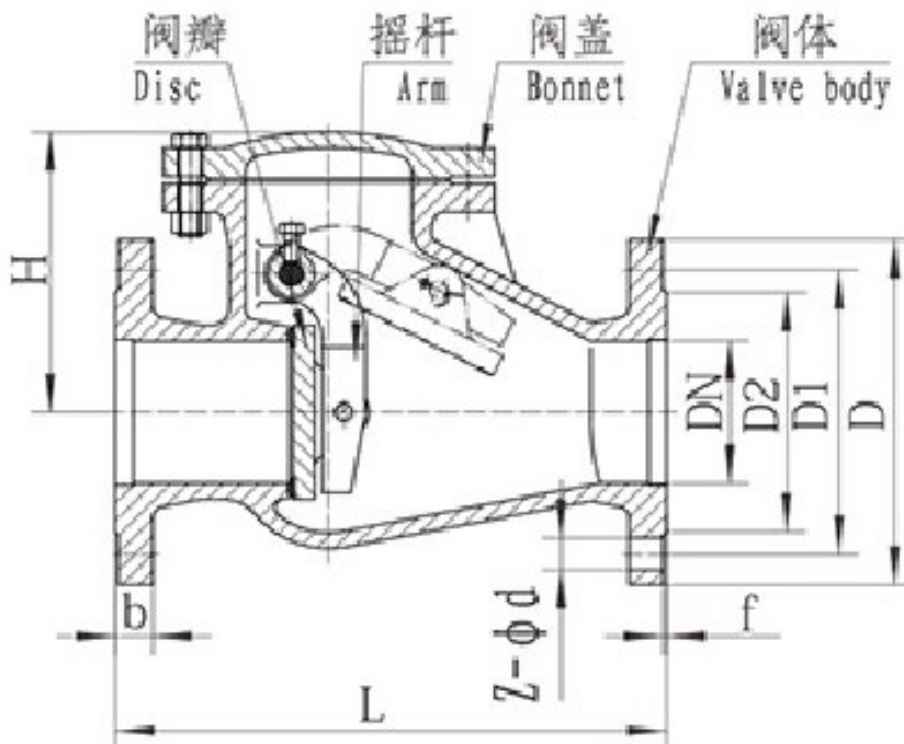

# Клапан обратный поворотный чугунный H44T/W-10/16Q

Medium temperature:  $\leq 120$  °C

Medium: H44T: water, steam,

H44W: Oil

Caliber: DN40-600mm

Pressure: 1.0-1.6mpa

Body material: cast iron

Connection method: flange

## Swing Check Valve Main parts and materials

Parts name	Material
<b>Valve body</b>	Gray cast iron, ductile cast iron
<b>Disc</b>	Gray cast iron + brass
<b>cap</b>	grey cast iron